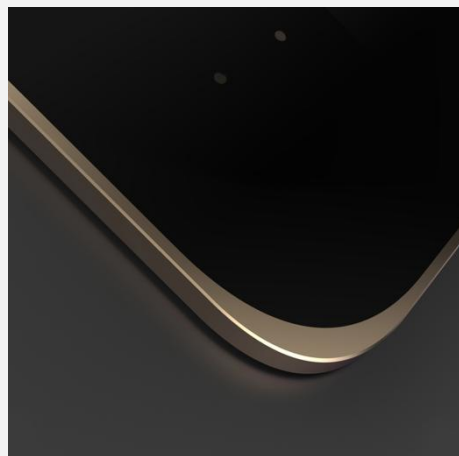

## QUADRANT

Wall clock

"**Quadrant**" is a wall clock inspired by "Cartesian coordinate system " created by René Descartes. The horizontal and straight lines of the clock display take the XY axes in the first quadrant, like the hour and minute hands of the clock, to display the time in 12 digits.

**Designer** use simple crossed light, with a warm and simple design style, turn the clock into a touching modern aesthetics.

After giving up the traditional logic of time recognition, we try to simplify the complexity and turn multidimensional of time into 2-dimensional. "Quadrant" shows catholic design details and values, and easy to match various styles of space.

**“Diamond Cut”** The frame of Quadrant Clock is manufactured with multi-axis CNC machining to create a very smooth and shiny cut surface.

Matte black-Gold edge

Elegant rose gold