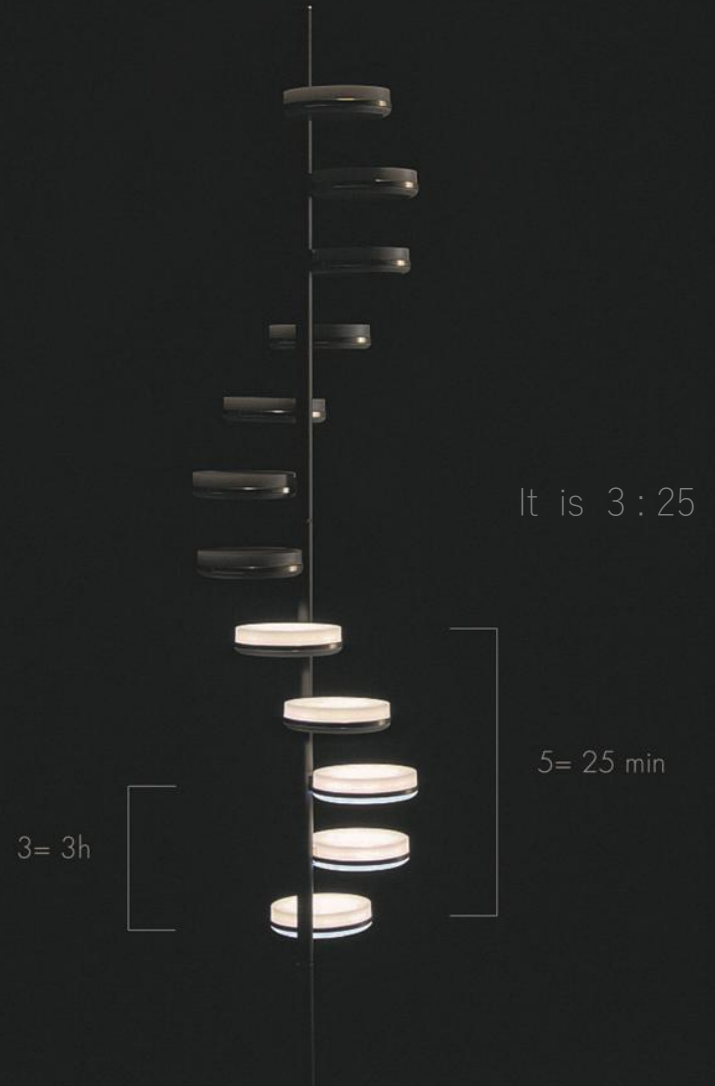

## Swirl Clock

floor clock

---

aggregate of aluminium, stainless steel, iron, glass, PC  
slight color variations might occur due to color anodized production  
indoor use | designed & made by EMSpec

H170 W30 D30 cm

## Swirl Clock

floor clock

"Swirl Clock" is a new type of floor clock with classical spiral design, cleverly use of arrangement and light, blending visual effect and imagination. Aesthetically unique and balanced, achieving the original elegance of time.

## How to tell Time

The current time is displayed intuitively with 12 light balls in different color temperatures and relative positions. With the hourly light show performing, the spiral beam drags out an infinitely extending light-trail; creates a sense of beauty and harmony in indoor spaces modern aesthetic.

"Swirl Clock" is sophisticatedly designed, stitched tightly and integrated. The main tube is made of stainless steel tube polished by the master craftsman.