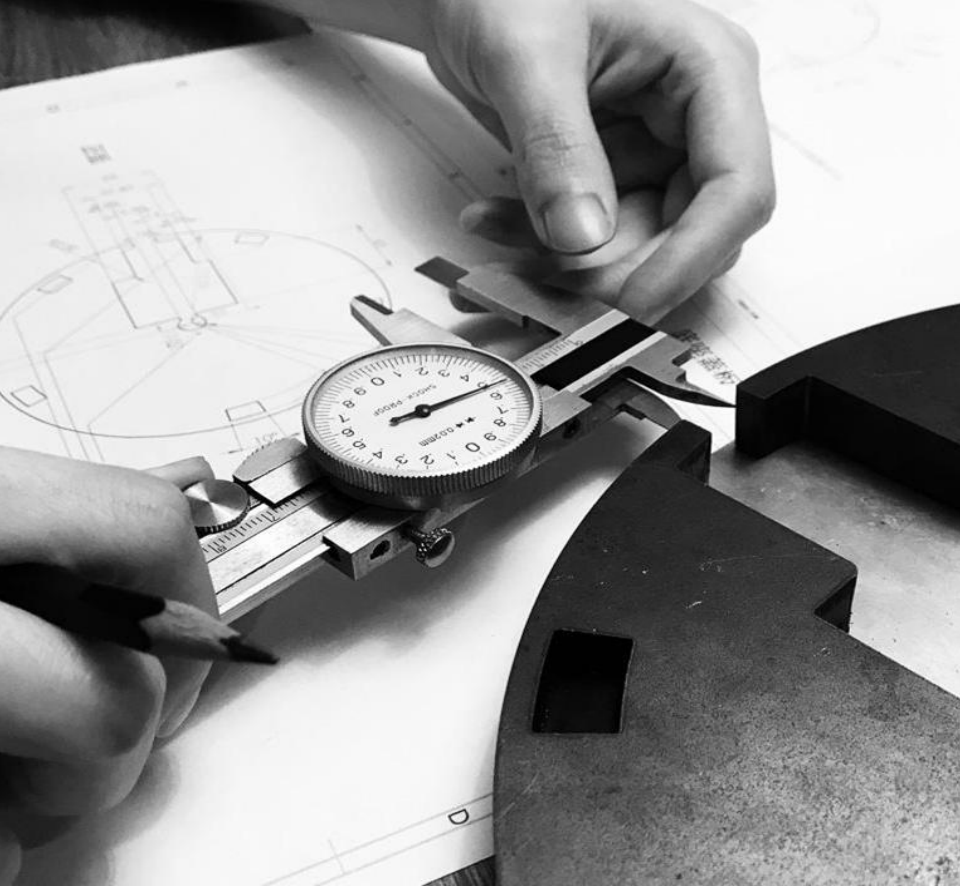

Matte Black

EMspec design clocks are almost entirely handmade with extreme craftsmanship. It redefines the role of clocks in interior spaces, and transforms the clock into a touching modern aesthetic