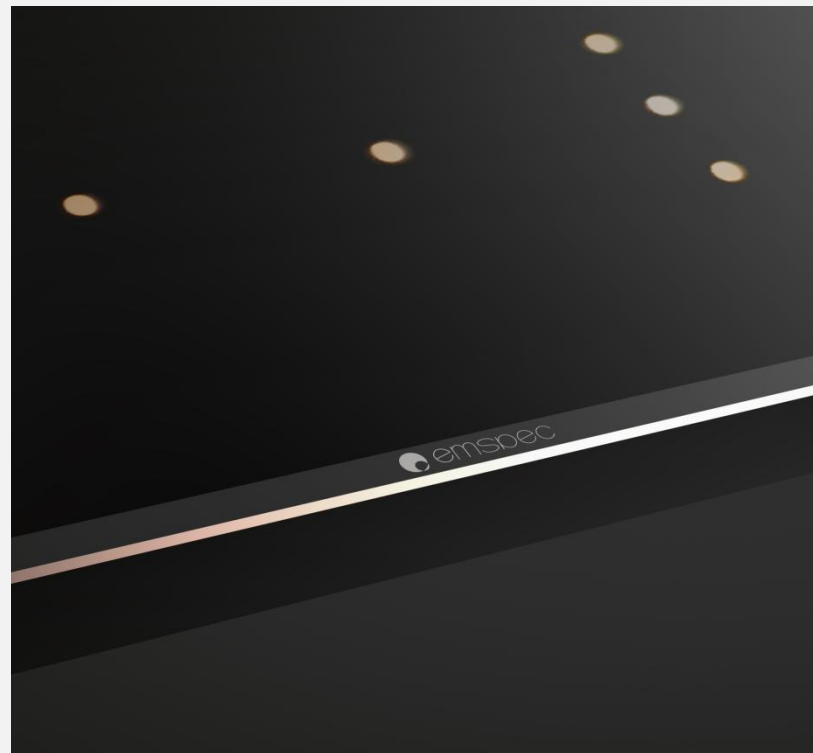

"Quadrant" creates a kind of elegance which makes people get rid of forcing precision and feel comfortable about getting along with time.