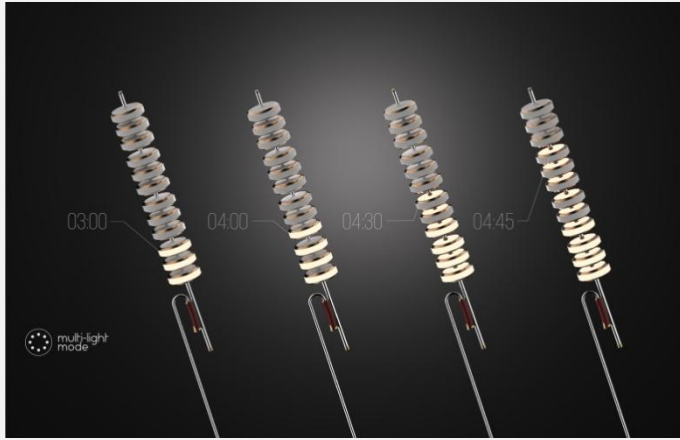

## Rope Clock

Floor clock

"Quipu" is the inspiration of this design. Each light ball represents a knot, and the stainless steel pipe represents the rope. In addition, the hourly lighting show was inspired by Cuckoo clock, and the concept of the dancing fountain was translated into its lighting effect. .

"Rope" is a new type of floor clock, taking a bold step away from the traditional clocks with numbers and indicators, by displaying time in a less precise way. The main features are how the time is displayed and the hourly lighting show. With completely different characteristics of clocks,