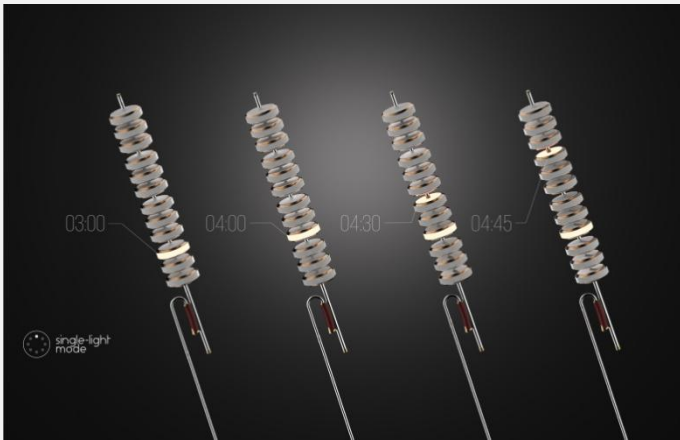

## Rope Clock

Floor clock

"Quipu" is the inspiration of this design. Each light ball represents a knot, and the stainless steel pipe represents the rope. In addition, the hourly lighting show was inspired by Cuckoo clock, and the concept of the dancing fountain was translated into its lighting effect. .

"Rope" is a new type of floor clock, taking a bold step away from the traditional clocks with numbers and indicators, by displaying time in a less precise way. The main features are how the time is displayed and the hourly lighting show. With completely different characteristics of clocks,