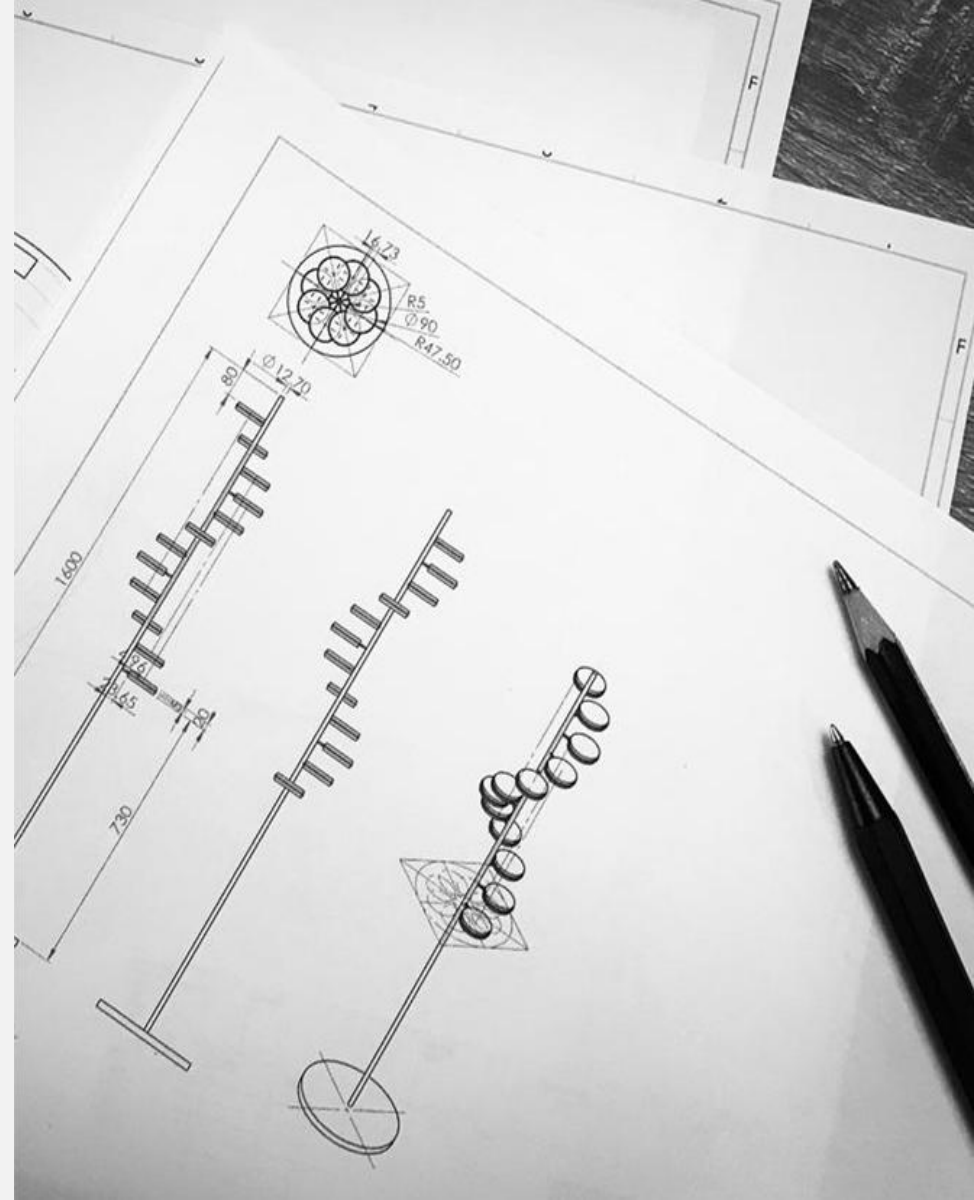

EMspec Design Clock

transforms time into the most treasured scenery in space

EMspec is a clock design brand of the new generation. With the original design concept and superior craftsmanship, time recognition has been elevated to another level, emphasizing the withdrawal of "pointers" and "numbers". Clocks are turned into home décor and redefine the notion of "clock" in space.

EMspec's designers are experts in using diverse and interesting elements, adopting conscious craftsmanship. The clock brings a warm and beautiful emotion to space on the basis of modern aesthetics. Finally, Emspec presents a simple and balancing aesthetic, turning clocks into the most treasured beauty in space.

Since then, clocks are not just machines of precision, but to endow with the means of easing our lives.