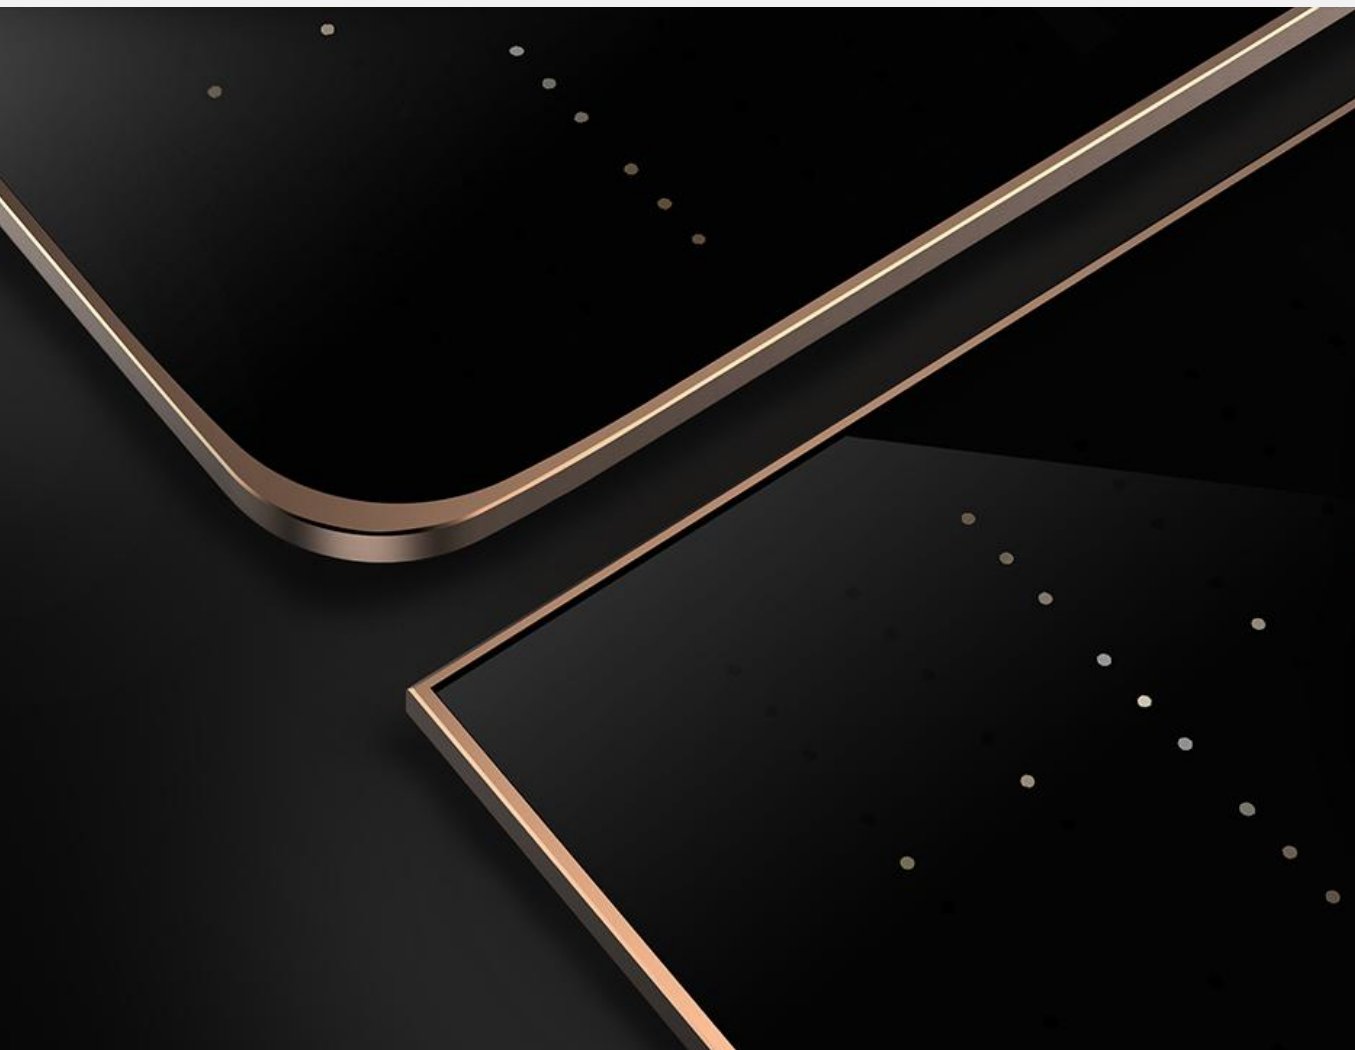

## QUADRANT

Wall clock

"**Quadrant**" is a wall clock inspired by "Cartesian coordinate system " created by René Descartes. The horizontal and straight lines of the clock display take the XY axes in the first quadrant, like the hour and minute hands of the clock, to display the time in 12 digits.