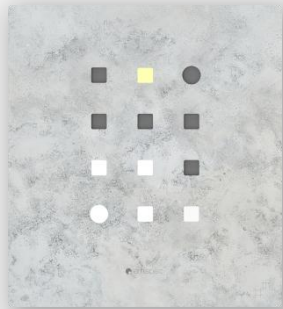

HANMON JYUNGIN