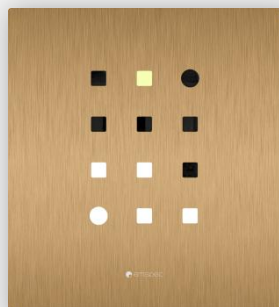

Brush Series

Matrix Wall /Table Clock

COPPER