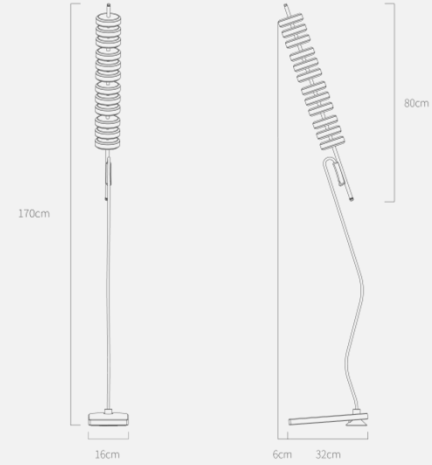

## Rope Clock

floor clock

---

aggregate of aluminium, stainless steel, iron, acrylic, PC  
slight color variations might occur due to color anodized production  
indoor use | designed & made by EMSpec

H170 W32 D16 cm

Rope  
floor clock

## Rope Clock

Floor clock

"Quipu" is the inspiration of this design. Each light ball represents a knot, and the stainless steel pipe represents the rope. In addition, the hourly lighting show was inspired by Cuckoo clock, and the concept of the dancing fountain was translated into its lighting effect. .

"Rope" is a new type of floor clock, taking a bold step away from the traditional clocks with numbers and indicators, by displaying time in a less precise way. The main features are how the time is displayed and the hourly lighting show. With completely different characteristics of clocks,