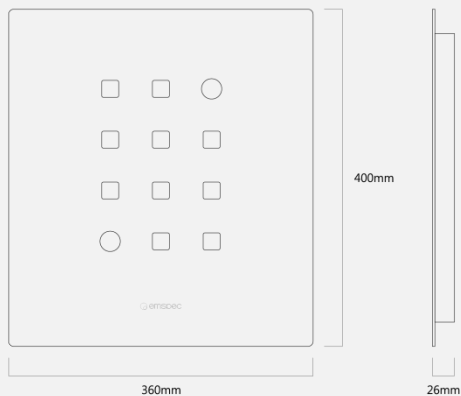

Specification

Adjustment	Bluetooth by App/Button
Size	36* 40* 26(cm)
Weight	2.5 kg
Rated Wattage	Max 4W AVG 2W
Rated Voltage	100~ 240V
Product Input Voltage	5V (Type C)
Color Temperature	2700K/4500K
Operating Temperature	-10°C~ 50°C

How to tell time