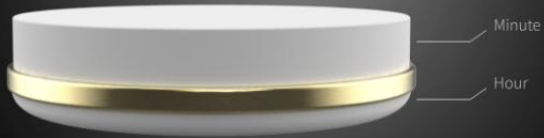

How to tell Time