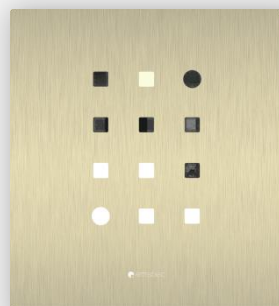

## Brush Series

---

### Matrix Wall /Table Clock

COPPER

SILVER

GOLD