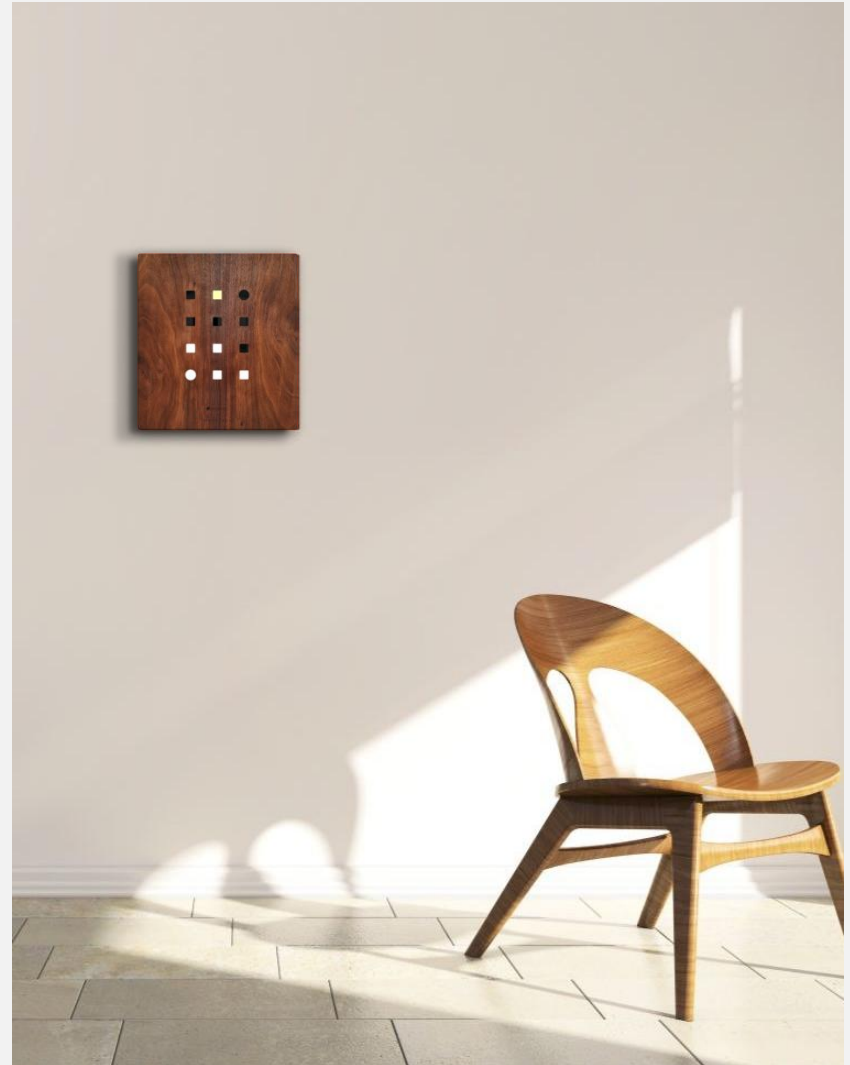

## Swirl Clock

floor clock

"Swirl Clock" is a new type of floor clock with classical spiral design, cleverly use of arrangement and light, blending visual effect and imagination. Aesthetically unique and balanced, achieving the original elegance of time.

## Matrix Clock

Wall / table clock

"Matrix Clock" is design that can be hung on the wall or on the table. The initial idea comes from the elements of modern people use of electronic calendars, We take it as an image and arranges it in a matrix format , with the light of "warm" and "cold" color temperatures, instead of the "hour" and "minute" hands, it becomes a beautiful daily reflection in the interior space.

### Matrix

Wall /Table Clock

WALNUT

SASAAFRAS

BIRCH