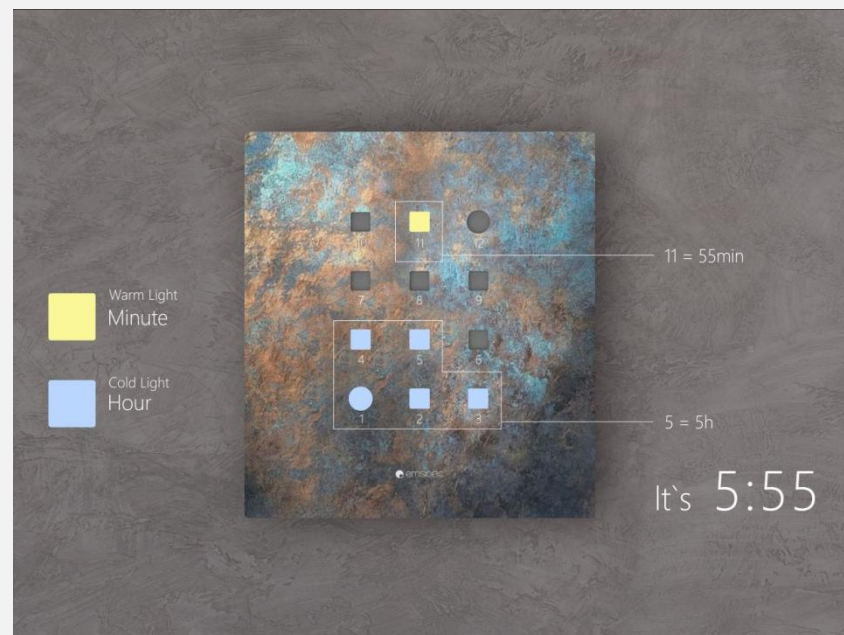

How to tell time