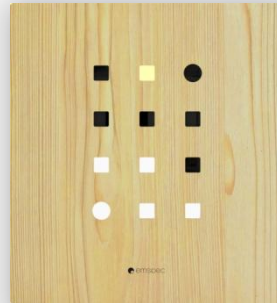

## Matrix Clock

Wall / table clock

"Matrix Clock" is design that can be hung on the wall or on the table. The initial idea comes from the elements of modern people use of electronic calendars, We take it as an image and arranges it in a matrix format , with the light of "warm" and "cold" color temperatures, instead of the "hour" and "minute" hands, it becomes a beautiful daily reflection in the interior space.

### Matrix

Wall /Table Clock

WALNUT

SASAAFRAS

BIRCH