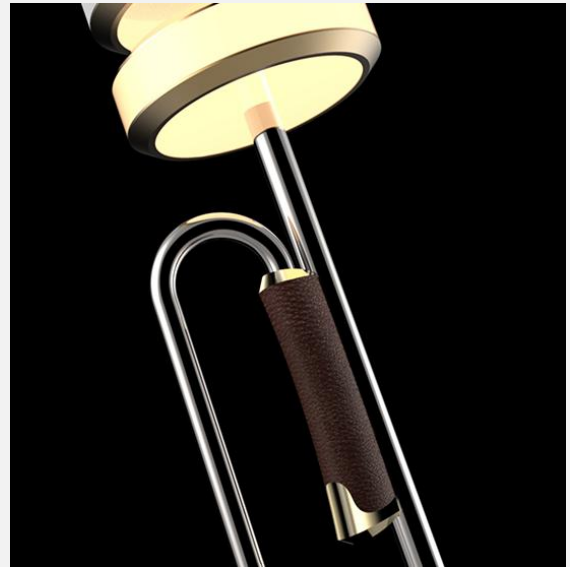

Rope Clock

floor clock

---

aggregate of aluminium, stainless steel, iron, acrylic, PC
slight color variations might occur due to color anodized production
indoor use | designed & made by EMSpec

H170 W32 D16 cm