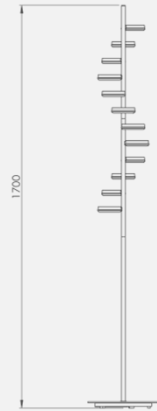

Specification

Color	Polished Silver / Matte Black
Adjustment	Bluetooth by App
Size	170* 30* 30(cm)
Weight	7 kg
Rated Wattage	Max 28W AVG 14W
Rated Voltage	100~ 240V
Product Input Voltage	24V
Color Temperature	2700K/4500K
Operating Temperature	-10°C~ 50°C