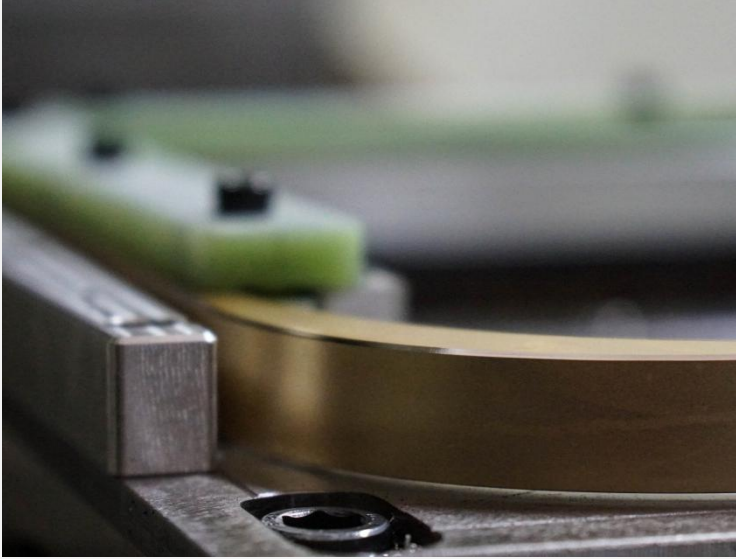

## QUADRANT

Wall clock

"**Quadrant**" is a wall clock inspired by "Cartesian coordinate system " created by René Descartes. The horizontal and straight lines of the clock display take the XY axes in the first quadrant, like the hour and minute hands of the clock, to display the time in 12 digits.

**“Diamond Cut”** The frame of Quadrant Clock is manufactured with multi-axis CNC machining to create a very smooth and shiny cut surface.

Matte black-Gold edge

Elegant rose gold