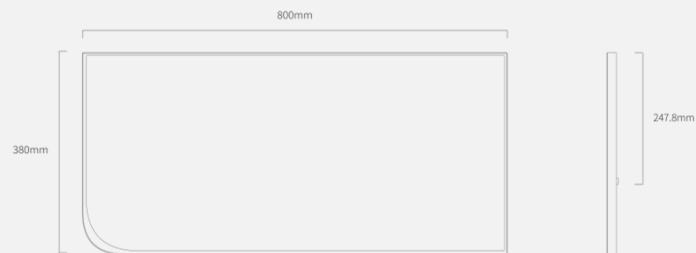

## Specification

Adjustment	Bluetooth by App
Size	80* 38* 1.8(cm)
Weight	5 kg
Rated Wattage	Max 25W AVG 6W
Rated Voltage	100~ 240V
Product Input Voltage	5V (Type C)
Color Temperature	2700K
Operating Temperature	-10°C~ 50°C