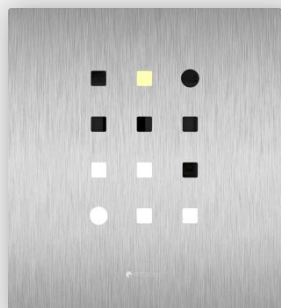

Brush Series

Matrix Wall /Table Clock

SILVER