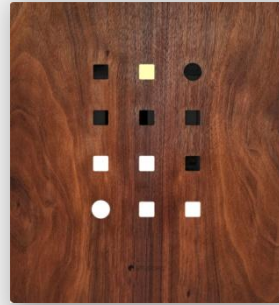

Wood Series

Matrix

Wall /Table Clock

WALNUT