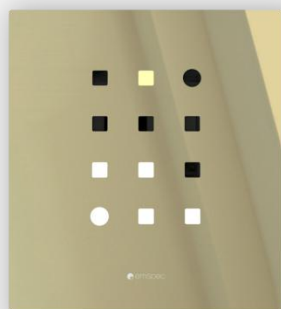

## Mirror Series

---

Matrix  
Wall /Table Clock

COPPER

SILVER

GOLD